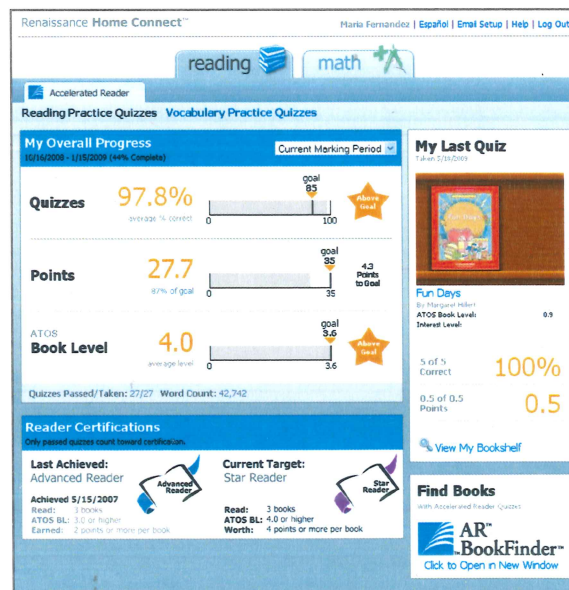

Two steps are required to get Renaissance Home Connect up and running:

1. An administrator clicks **Set Up Renaissance Home Connect** and **Activate Schools** on the Renaissance Place Real Time Home page and follows the instructions.
2. Once activated, teachers click **Reports** on the Renaissance Place Real Time Home page and print the Informational Letter in English or Spanish to be sent home with the student. If you are a teacher reading this, your administrator has already activated Renaissance Home Connect.

See What Your Students See for Accelerated Reader

Information is shown only for products used in the student's classroom.

My Overall Progress

Renaissance Home Connect gives parents and students a snapshot of the student's Accelerated Reader progress, including average percent correct on quizzes, number of points earned, and ATOS book level.