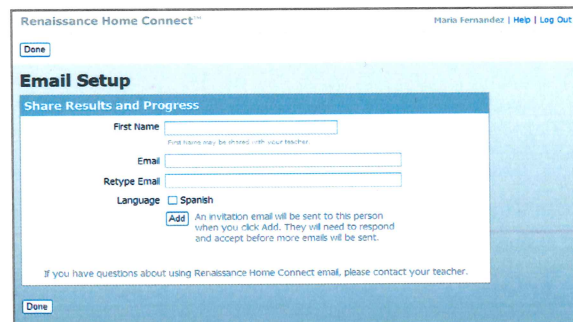

Connecting Parents through Email

Parents can receive automatically generated emails (in English or Spanish) about their student's progress in reading and math when they take an Accelerated Reader quiz, take an Accelerated Math test, or complete a MathFacts level.