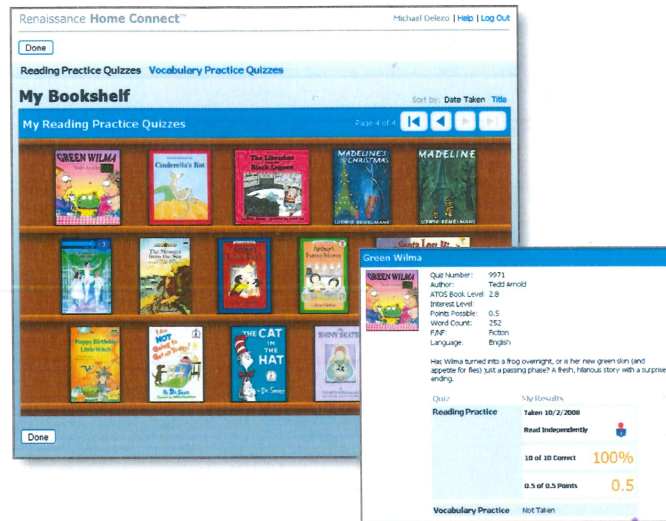

Two steps are required to get Renaissance Home Connect up and running:

1. An administrator clicks **Set Up Renaissance Home Connect** and **Activate Schools** on the Renaissance Place Real Time Home page and follows the instructions.
2. Once activated, teachers click **Reports** on the Renaissance Place Real Time Home page and print the Informational Letter in English or Spanish to be sent home with the student. If you are a teacher reading this, your administrator has already activated Renaissance Home Connect.

See What Your Students See for Accelerated Reader

Information is shown only for products used in the student's classroom.

My Overall Progress

Renaissance Home Connect gives parents and students a snapshot of the student's Accelerated Reader progress, including average percent correct on quizzes, number of points earned, and ATOS book level.

My Bookshelf

Parents and students can see all the books the student has read. Clicking a book shows details about it such as book level, word count, points, and more.

Connecting Parents through Email

Parents can receive automatically generated emails (in English or Spanish) about their student's progress in reading and math when they take an Accelerated Reader quiz, take an Accelerated Math test, or complete a MathFacts level.