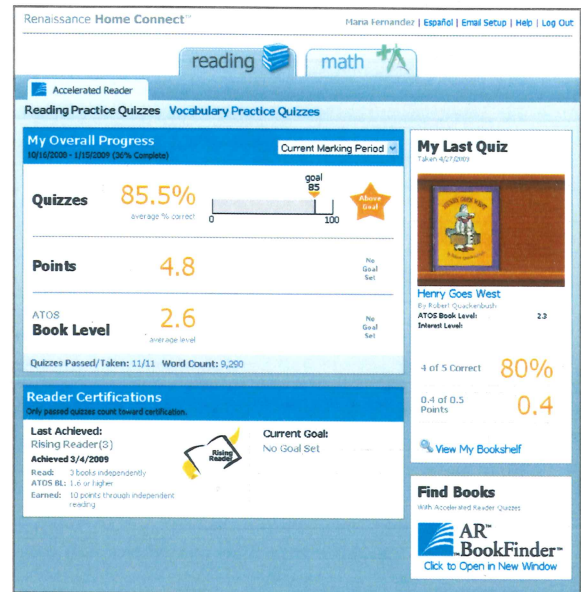

What is Renaissance Home Connect™?

Renaissance Home Connect is... Connecting Parents and Extending Practice

Renaissance Home Connect improves the school-to-home connection by allowing parents and students to log in to a Web site and view the student's reading and math practice and progress towards goals. Access to online results promotes discussion between parents and students, which motivates students and can make reading and math practice even more effective.

In addition, parents can specify up to six email addresses to receive automatic updates in English or Spanish on their student's math and reading progress.

Renaissance Home Connect is accessible to all Accelerated Reader Enterprise, Accelerated Math Enterprise, and MathFacts in a Flash customers.